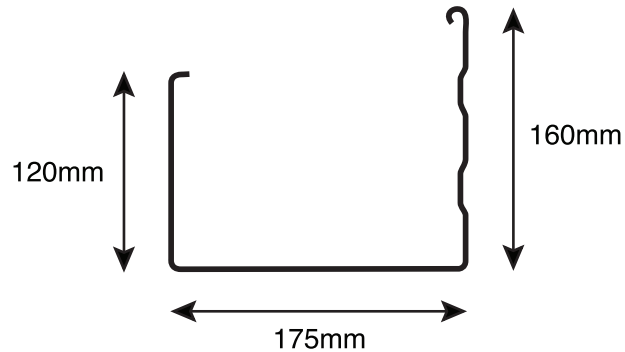

GUTTERING PROFILES

www.roofline.co.nz
(03) 349 8439

Canterbury Box

115D

125D

Roofline Quad

125 Box

Square Gutter

175 Box

300 Box