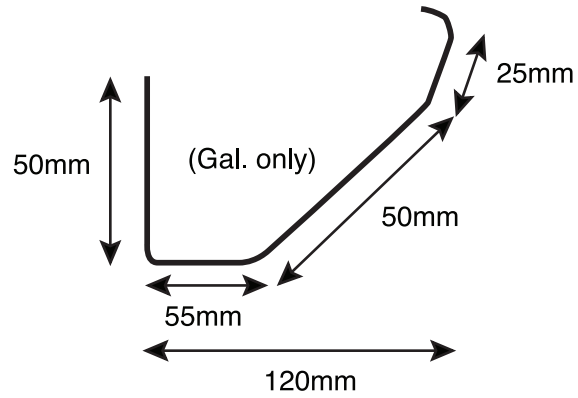

GUTTERING PROFILES

www.roofline.co.nz
(03) 349 8439

Canterbury Box

115D

125D

Roofline Quad

125 Box

Square Gutter

175 Box

300 Box