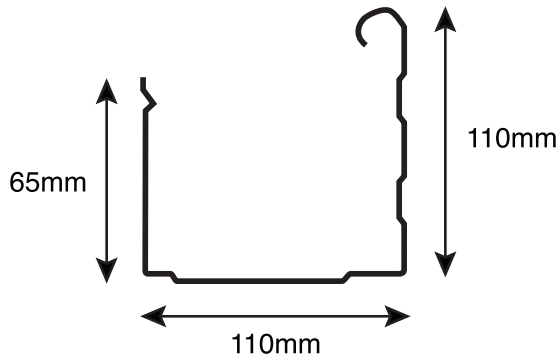

GUTTERING PROFILES

www.roofline.co.nz
(03) 349 8439

Canterbury Box

115D

125D

Roofline Quad

125 Box

Square Gutter

175 Box

300 Box