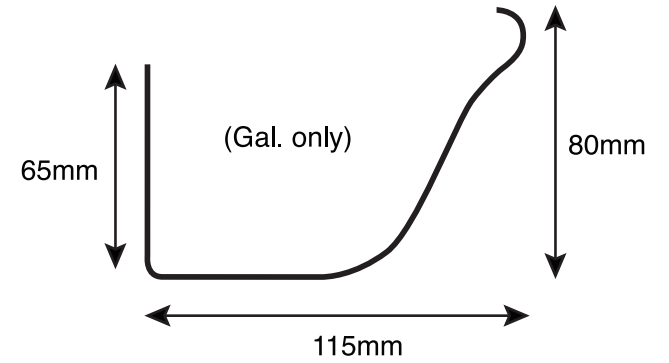

GUTTERING PROFILES

www.roofline.co.nz
(03) 349 8439

Canterbury Box

115D

125D

Roofline Quad

125 Box

Square Gutter

175 Box

300 Box