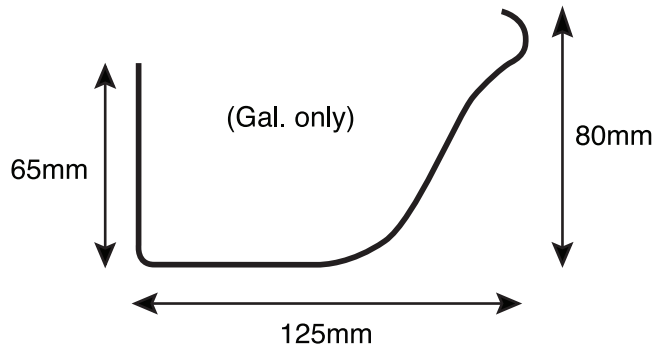

GUTTERING PROFILES

www.roofline.co.nz
(03) 349 8439

Canterbury Box

115D

125D

Roofline Quad

125 Box

Square Gutter

175 Box

300 Box