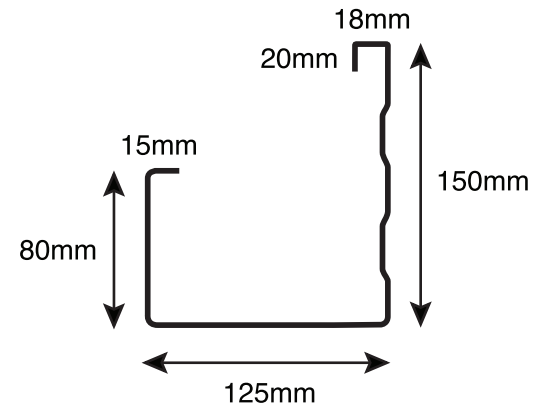

GUTTERING PROFILES

www.roofline.co.nz
(03) 349 8439

Canterbury Box

115D

125D

Roofline Quad

125 Box

Square Gutter

175 Box

300 Box