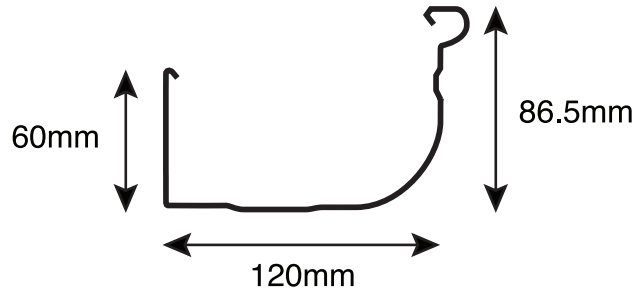

GUTTERING PROFILES

www.roofline.co.nz
(03) 349 8439

Canterbury Box

115D

125D

Roofline Quad

125 Box

Square Gutter

175 Box

300 Box