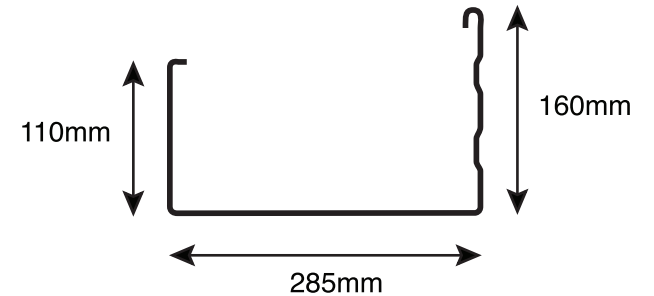

GUTTERING PROFILES

www.roofline.co.nz
(03) 349 8439

Canterbury Box

115D

125D

Roofline Quad

125 Box

Square Gutter

175 Box

300 Box